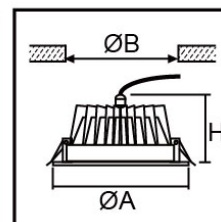

WPD001

- ▶ Ceiling recessed mounting
- ▶ Samsung SMD LED
- ▶ Aluminium body, diffusion plate diffuser

IP
65

Model	Power	Beam	Dimension mm		
			A	B	H
WPD001-3	4/6/8W	100°	90	80	65
WPD001-4	6/8/10/12W	100°	108	95	70
WPD001-6	10/12/15/20W	100°	190	170	70
WPD001-8	12/15/20/30W	100°	238	215	70